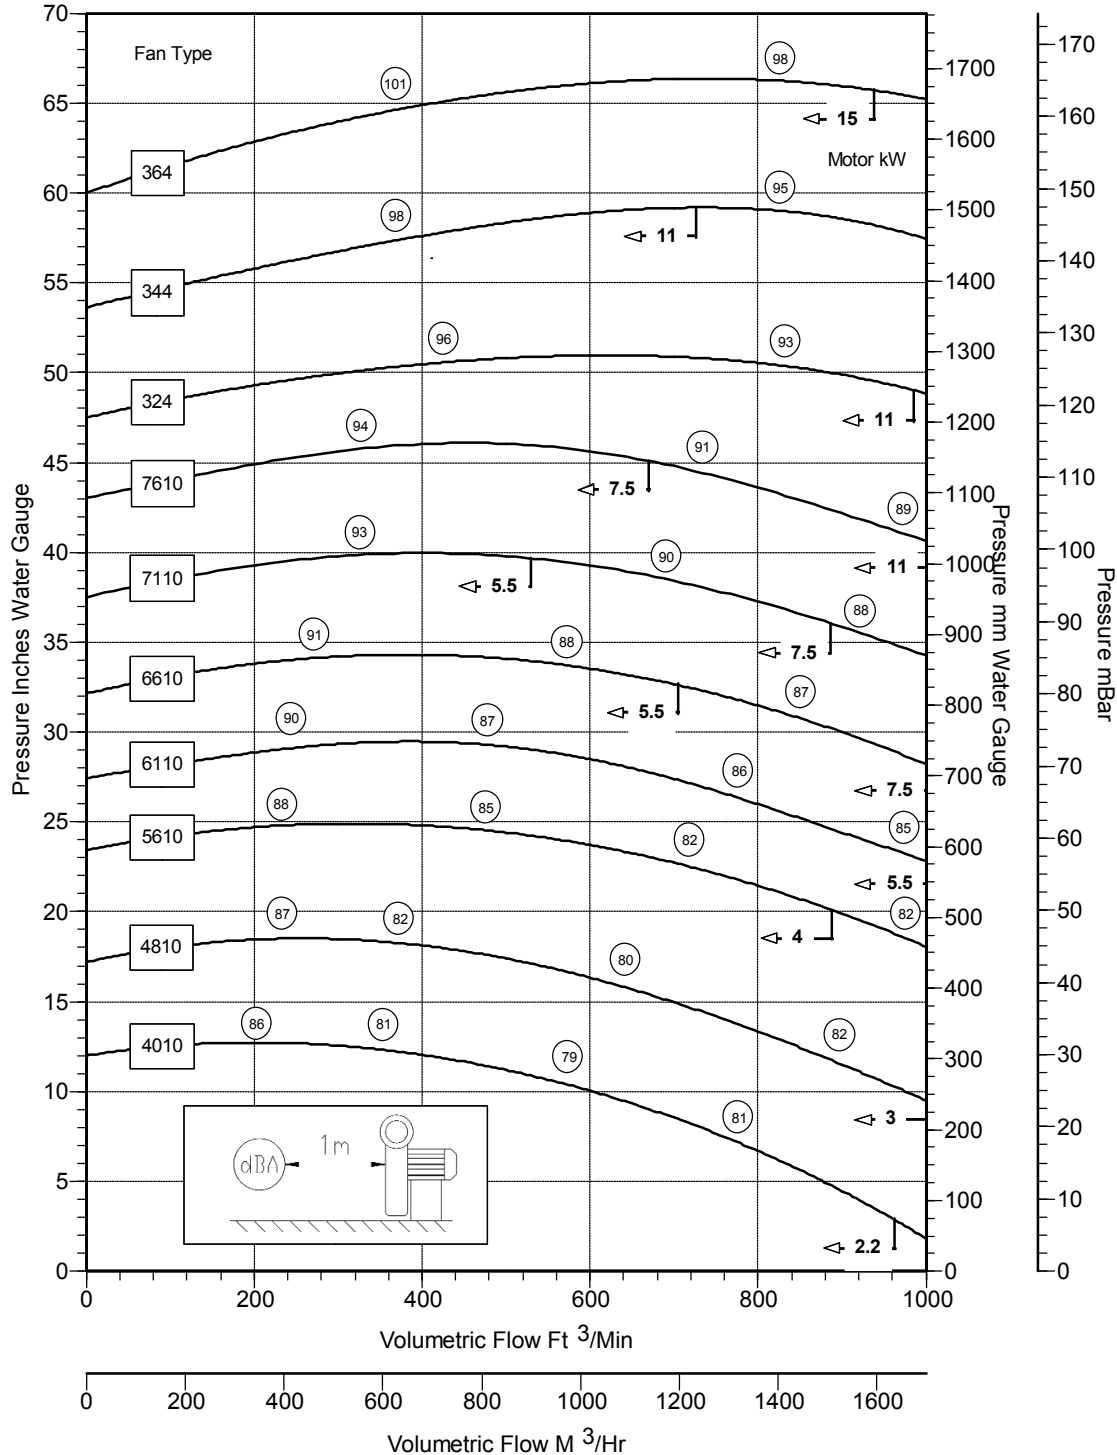

Air Control Industries

radial blower RB100

Single Inlet Centrifugal Blowers

ACI - Effective Air is our Business

Performance details:

AIR CONTROL INDUSTRIES LTD.
Weycroft Avenue, Millwey Industrial Estate, Axminster, EX13 5HU
Tel: 0845 5000 501, Fax: 0845 5000 502

AIR CONTROL INDUSTRIES INC.
76 Augusta Rockland Road, Windsor, ME 04363, USA
Tel: 207-445-2518, Fax: 207-445-2497

www.aircontrolindustries.com / sales@aircontrolindustries.com

Ref: RB100 Iss 10/1

Certificate No. FM20497