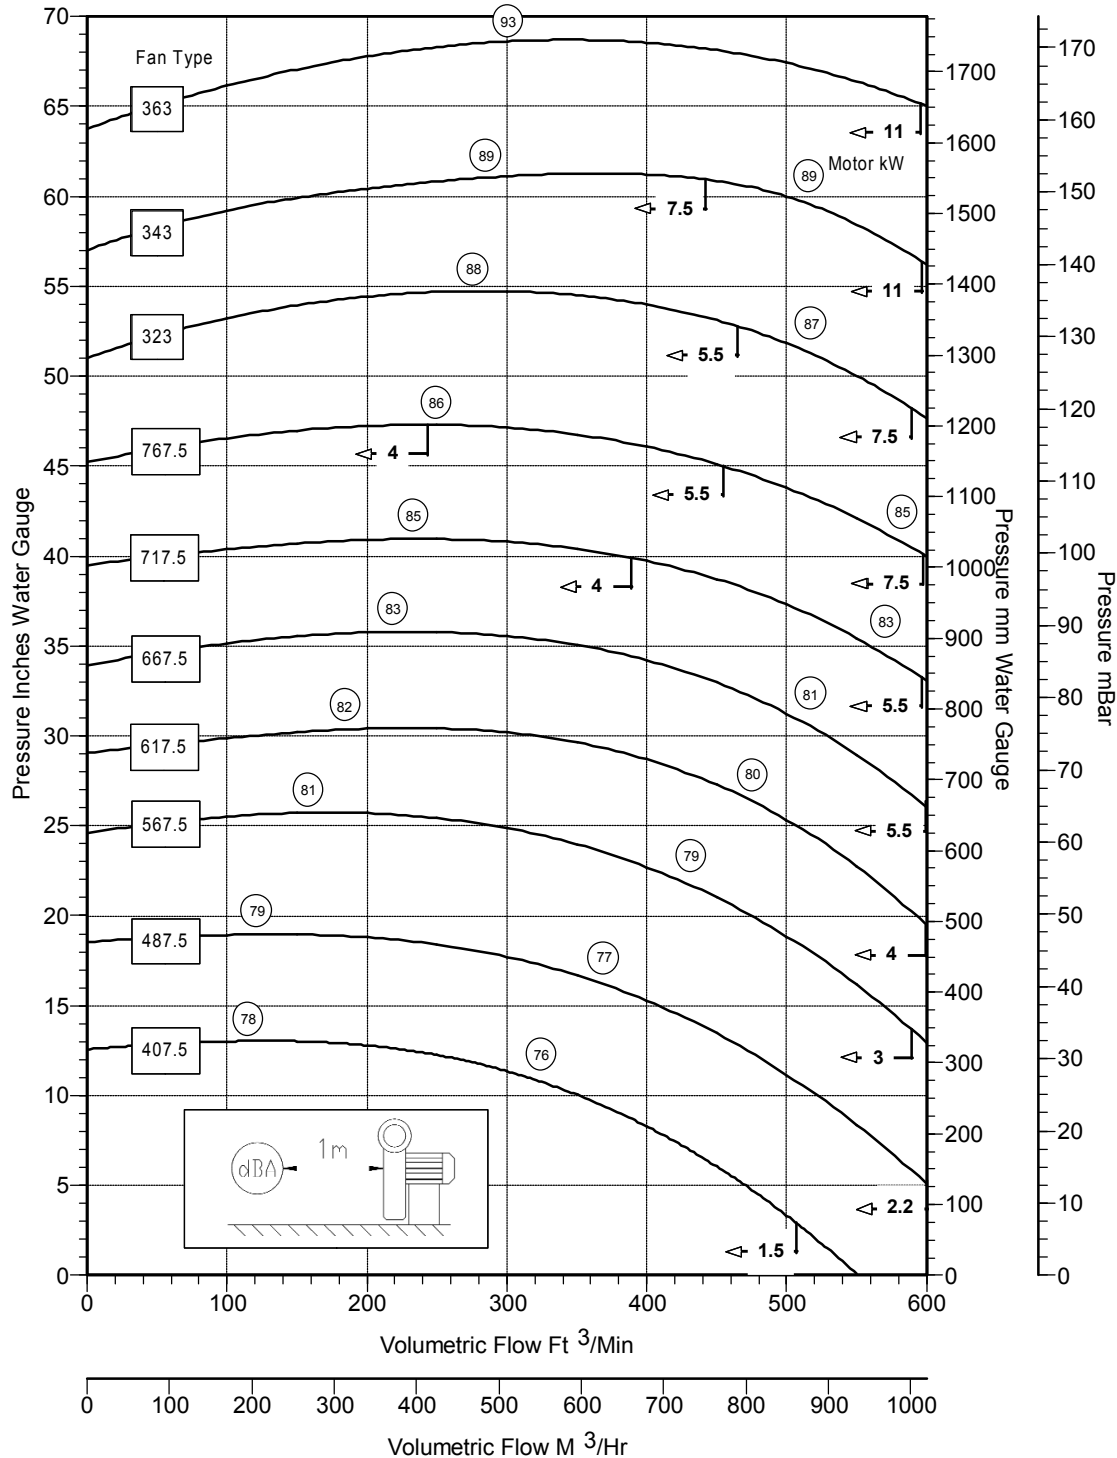

Air Control Industries

radial blower RB75

Single Inlet Centrifugal Blowers

ACI - Effective Air is our Business

Discharge Angles / Outline Dimensions:

AIR CONTROL INDUSTRIES LTD.
Weycroft Avenue, Millwey Industrial Estate, Axminster, EX13 5HU
Tel: 0845 5000 501, Fax: 0845 5000 502

AIR CONTROL INDUSTRIES INC.
76 Augusta Rockland Road, Windsor, ME 04363, USA
Tel: 207-445-2518, Fax: 207-445-2497

www.aircontrolindustries.com / sales@aircontrolindustries.com

Ref: RB 75 Iss 10/I

Certificate No. FM20497