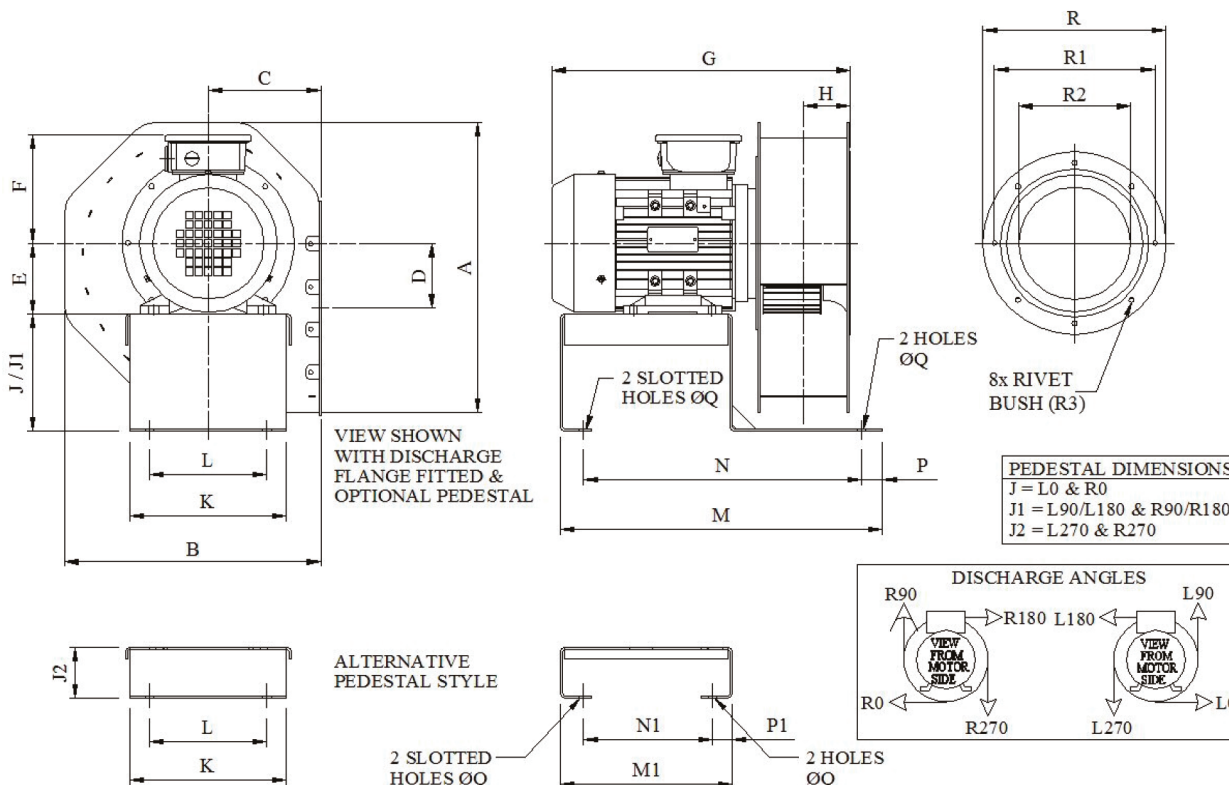

HFM 200/82

Single Inlet Centrifugal Fan (2 pole)

Outline Drawing:

Model	Power (kW)	FAN								OPTIONAL PEDESTAL										INLET				WEIGHT (KG)		
		A	B	C	D	E	F	G	H	J	J1	J2	K	L	M	M1	N	N1	P	P1	ØQ	R	R1		R2	R3
HFM-200/82	1.1	407	356	157	92	80	133	385	66	195	145	84	260	200	522	300	470	250	27	25	13	245	232	161	M6	18.9
	1.5					90	143	410																		24.4

[Note - Dimensions 'F' & 'G' may vary depending on motor style. Weights specified are for standard units with no accessories attached.]

Accessories:

Model	DISCHARGE FLANGE								INLET SPIGOT		DISCHARGE SPIGOT			
	S	S1	S2	Sb	T	T1	T2	Tb	ØU	V	ØW	X	Y	ØZ
HFM-200/82	250	280	300	60	125	155	177	50	7	75	200	178	75	200