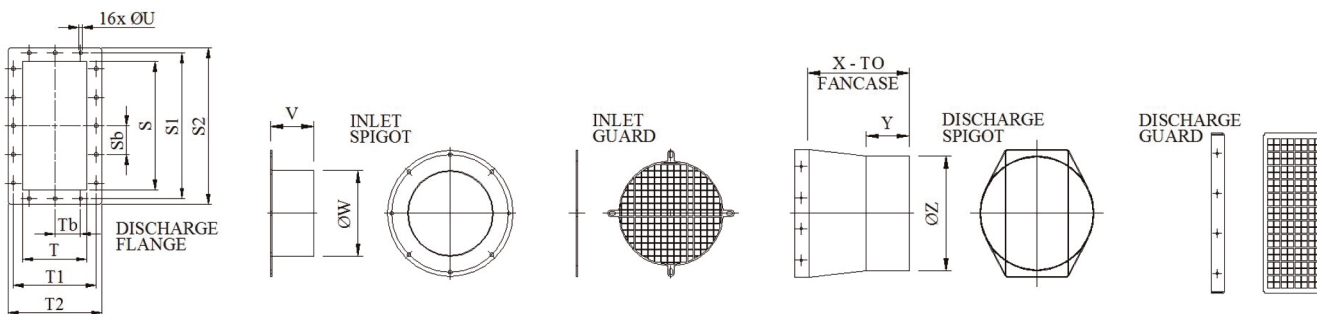

Please note(1) - all drawing measurements are millimetres
Please note(2) - above technical specifications maybe subject to change
Please note(3) - image of fan may not be representative of the unit supplied

Air Control Industries Ltd
Weycroft Avenue, Millwey Rise Industrial Estate,
Axminster, Devon, EX13 5HU, United Kingdom
Tel: +44(0)1297 529242 Fax: +44(0)1297 529241
Email: sales@aircontrolindustries.com

www.aircontrolindustries.com